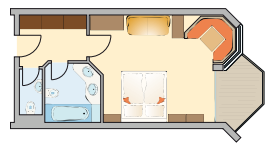

Daily rates HochschoberING*

Charges valid for winter 2011/12

From 1 December 2011 to 15 April 2012

* HochschoberING includes finding peace and tranquillity, it means nice things for body, soul and mind to enjoy and it also generates ideas for personal enjoyment when you get home.

All prices include the all-embracing Hochschober holiday offering of fine food and drink, water, warmth and well-being as well as many exercise, creative and cultural programmes.

All prices are per person or per stay. To this must be added resort and overnight accommodation tax of € 1.50 per person/per day from the 16th year.

Daily rates subject to:
For bookings of 1-3 days
+ 20 % per person per day
For bookings of 4-6 days
+ 10 % per person per day

For more photographs of our luxury rooms and suites please visit our website at www.hochschober.com.

General room layouts

These are example layouts and are intended as a guide only. The hotel has a large range of rooms with different designs and layouts.