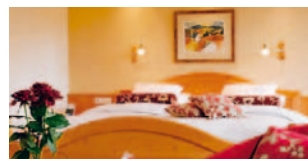

Daily rates HochschoberING*

Charges valid for winter 2011/12

From 1 December 2011 to 15 April 2012

* HochschoberING includes finding peace and tranquillity, it means nice things for body, soul and mind to enjoy and it also generates ideas for personal enjoyment when you get home.

All prices include the all-embracing Hochschober holiday offering of fine food and drink, water, warmth and well-being as well as many exercise, creative and cultural programmes.

All prices are per person or per stay. To this must be added resort and overnight accommodation tax of € 1.50 per person/per day from the 16th year.

Daily rates subject to:
For bookings of 1-3 days
+ 20 % per person per day
For bookings of 4-6 days
+ 10 % per person per day

For more photographs of our luxury rooms and suites please visit our website at www.hochschober.com.

General room layouts

These are example layouts and are intended as a guide only. The hotel has a large range of rooms with different designs and layouts.