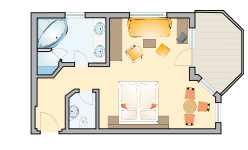

Daily rates HochschoberING*

Charges valid for winter 2011/12

From 1 December 2011 to 15 April 2012

* HochschoberING includes finding peace and tranquillity, it means nice things for body, soul and mind to enjoy and it also generates ideas for personal enjoyment when you get home.

All prices include the all-embracing Hochschober holiday offering of fine food and drink, water, warmth and well-being as well as many exercise, creative and cultural programmes.

All prices are per person or per stay. To this must be added resort and overnight accommodation tax of € 1.50 per person/per day from the 16th year.

Daily rates subject to:
For bookings of 1-3 days
+ 20 % per person per day
For bookings of 4-6 days
+ 10 % per person per day

For more photographs of our luxury rooms and suites please visit our website at www.hochschober.com.

General room layouts

These are example layouts and are intended as a guide only. The hotel has a large range of rooms with different designs and layouts.