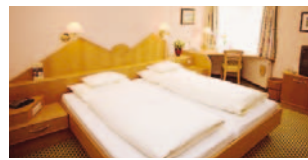

Daily rates HochschoberING*

Charges valid for winter 2011/12

From 1 December 2011 to 15 April 2012

* HochschoberING includes finding peace and tranquillity, it means nice things for body, soul and mind to enjoy and it also generates ideas for personal enjoyment when you get home.

All prices include the all-embracing Hochschober holiday offering of fine food and drink, water, warmth and well-being as well as many exercise, creative and cultural programmes.

All prices are per person or per stay. To this must be added resort and overnight accommodation tax of € 1.50 per person/per day from the 16th year.

Daily rates subject to:
For bookings of 1-3 days
+ 20 % per person per day
For bookings of 4-6 days
+ 10 % per person per day

For more photographs of our luxury rooms and suites please visit our website at www.hochschober.com.

General room layouts

These are example layouts and are intended as a guide only. The hotel has a large range of rooms with different designs and layouts.