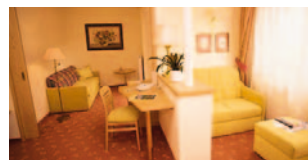

Daily rates HochschoberING*

Charges valid for winter 2011/12

From 1 December 2011 to 15 April 2012

* HochschoberING includes finding peace and tranquillity, it means nice things for body, soul and mind to enjoy and it also generates ideas for personal enjoyment when you get home.

All prices include the all-embracing Hochschober holiday offering of fine food and drink, water, warmth and well-being as well as many exercise, creative and cultural programmes.

All prices are per person or per stay. To this must be added resort and overnight accommodation tax of € 1.50 per person/per day from the 16th year.

Daily rates subject to:
For bookings of 1-3 days
+ 20 % per person per day
For bookings of 4-6 days
+ 10 % per person per day

For more photographs of our luxury rooms and suites please visit our website at www.hochschober.com.

General room layouts

These are example layouts and are intended as a guide only. The hotel has a large range of rooms with different designs and layouts.