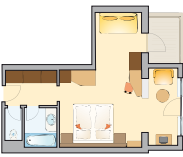

Daily rates HochschoberING*

Charges valid for winter 2011/12

From 1 December 2011 to 15 April 2012

* HochschoberING includes finding peace and tranquillity, it means nice things for body, soul and mind to enjoy and it also generates ideas for personal enjoyment when you get home.

All prices include the all-embracing Hochschober holiday offering of fine food and drink, water, warmth and well-being as well as many exercise, creative and cultural programmes.

All prices are per person or per stay. To this must be added resort and overnight accommodation tax of € 1.50 per person/per day from the 16th year.

Daily rates subject to:
For bookings of 1-3 days
+ 20 % per person per day
For bookings of 4-6 days
+ 10 % per person per day

For more photographs of our luxury rooms and suites please visit our website at www.hochschober.com.

General room layouts

These are example layouts and are intended as a guide only. The hotel has a large range of rooms with different designs and layouts.